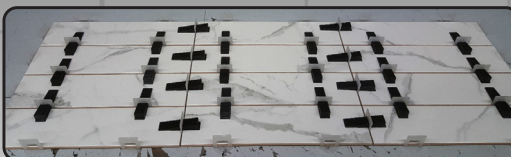

LEVELING CLIPS L-TYPE

ITEM	TYPE	SIZE	QTY	CASE QTY
110269	L	1/16"	100PC	16
110270	L	3/32"	100PC	16
110271	L	1/8"	100PC	16
110272	L	1/16"	500PC	3
110273	L	3/32"	500PC	3
110274	L	1/8"	500PC	3
 				
110285	L	1/16"	2000PC	1 (BULK)
110283	L	3/32"	2000PC	1 (BULK)
110284	L	1/8"	2000PC	1 (BULK)

- Prevent tiles from moving while curing
- Increases tile installation speed and reduces installer fatigue
- Easy to snap-off once cured

LEVELING CLIPS T-TYPE

ITEM	TYPE	SIZE	QTY	CASE QTY
110275	T	1/16"	78PC	42
110276	T	3/32"	78PC	42
110277	T	1/8"	78PC	42

- Prevent tiles from moving while curing
- Increases tile installation speed and reduces installer fatigue
- Easy to snap-off once cured

LEVELING CLIPS X-TYPE

ITEM	TYPE	SIZE	QTY	CASE QTY
110278	X	1/16"	62PC	50
110279	X	3/32"	62PC	50
110280	X	1/8"	62PC	50

- Fast and effective
- Provides a perfect lippage-free finish
- Prevents movement during mortar setting
- Recommended for Professional tile installers and DIYers
- Most accurate tool on the market