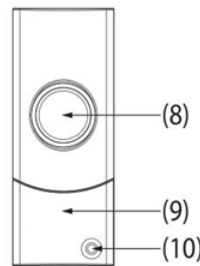

# DOOR CHIME WITH WIRELESS REMOTE WHITE

Product Code: 140102

UPC Code: 020861401020

- No.(3),three working modes: sound+light together,light only,sound only
- No.(4),volume button,to adjust the volume
- No.(5),melody button,to select your favorite melody
- No.(6),code-matching button,to match receiver and transmitter

## Names for Parts

Receiver front side

Receiver back side

Transmitter front cover outside

Transmitter back cover inside

- |                                   |                               |                            |
|-----------------------------------|-------------------------------|----------------------------|
| (1) LED Indicator                 | (2) Speaker                   | (3) Sound-and-Flash Switch |
| (4) Volume Button                 | (5) Melody Selector           | (6) Code Button            |
| (7) Plug                          | (8) Push Button               | (9) Nameplate Cover        |
| (10) Silica gel stopper and screw | (11) Standby holes for screws | (12) Interface             |