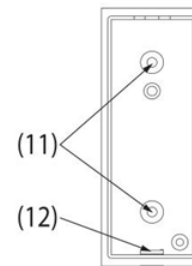

## Names for Parts

Receiver front side

Receiver back side

Transmitter front cover outside

Transmitter back cover inside

- |                                   |                               |                            |
|-----------------------------------|-------------------------------|----------------------------|
| (1) LED Indicator                 | (2) Speaker                   | (3) Sound-and-Flash Switch |
| (4) Volume Button                 | (5) Melody Selector           | (6) Code Button            |
| (7) Plug                          | (8) Push Button               | (9) Nameplate Cover        |
| (10) Silica gel stopper and screw | (11) Standby holes for screws | (12) Interface             |