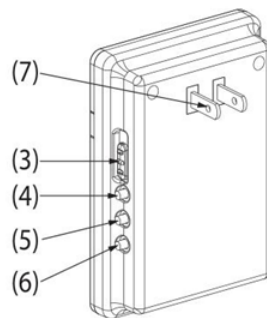

# DOOR CHIME WITH WIRELESS REMOTE WHITE

Product Code: 140102

UPC Code: 020861401020

- No.(3),three working modes: sound+light together,light only,sound only
- No.(4),volume button,to adjust the volume
- No.(5),melody button,to select your favorite melody
- No.(6),code-matching button,to match receiver and transmitter

## Names for Parts

Receiver front side

Receiver back side

Transmitter front cover outside

Transmitter back cover inside

- |                                   |                               |                            |
|-----------------------------------|-------------------------------|----------------------------|
| (1) LED Indicator                 | (2) Speaker                   | (3) Sound-and-Flash Switch |
| (4) Volume Button                 | (5) Melody Selector           | (6) Code Button            |
| (7) Plug                          | (8) Push Button               | (9) Nameplate Cover        |
| (10) Silica gel stopper and screw | (11) Standby holes for screws | (12) Interface             |